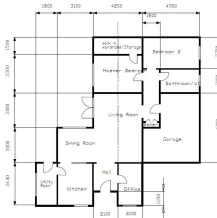

Additional Images